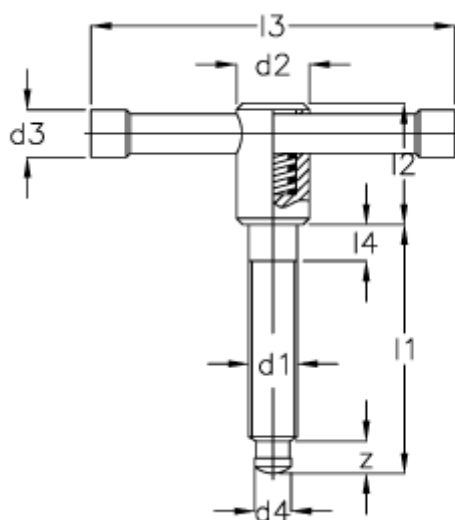

Article number: 20475684

Description: E+G Tommy screw with movable bar
DIN 6306M 12-50-D

Measures

d1	= M 12	z = 8.6
d2	= 20	
d3	= 10	
d4	h11 = 8.0	
l1	= 50	
l2	= 35	
l3	= 100	
l4	= 10	